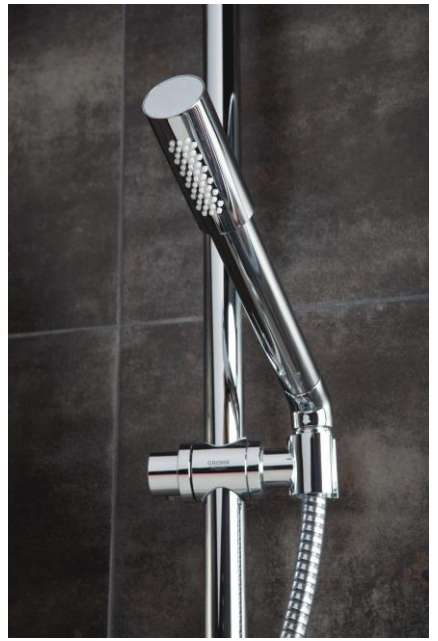

GROHE EcoJoy with water-saving function for reduced consumption
GROHE EcoJoy reduces water consumption by up to 50% without compromising on performance. Whenever you turn on your tap, you will enjoy a full jet of water while saving money nonetheless.

GROHE DreamSpray for luxurious showering
The GROHE DreamSpray technology turns your daily shower into a luxuriously relaxing experience. The advanced engineering of the shower head ensures a balanced flow of water from all nozzles, whatever spray pattern you choose.

Easy to clean thanks to the GROHE StarLight chrome coating
Just wipe the tap down with a dry cloth – the ultra smooth surface finish is scratch resistant and ensures a lasting luminous sheen. You'll save plenty of time cleaning while your tap always looks shiny and new.

SpeedClean: easy cleaning thanks to silicone nozzle
Indeed, the name says it all: with the SpeedClean technology, you'll have limescale removed from the spout in the blink of an eye thanks to a nozzle made of silicone. A quick wipe with your fingers is all it takes to remove any limescale deposits, saving you a lot of time and effort!

Note:

* All information of the above is for the reference only. No prior notice is made if any changes.